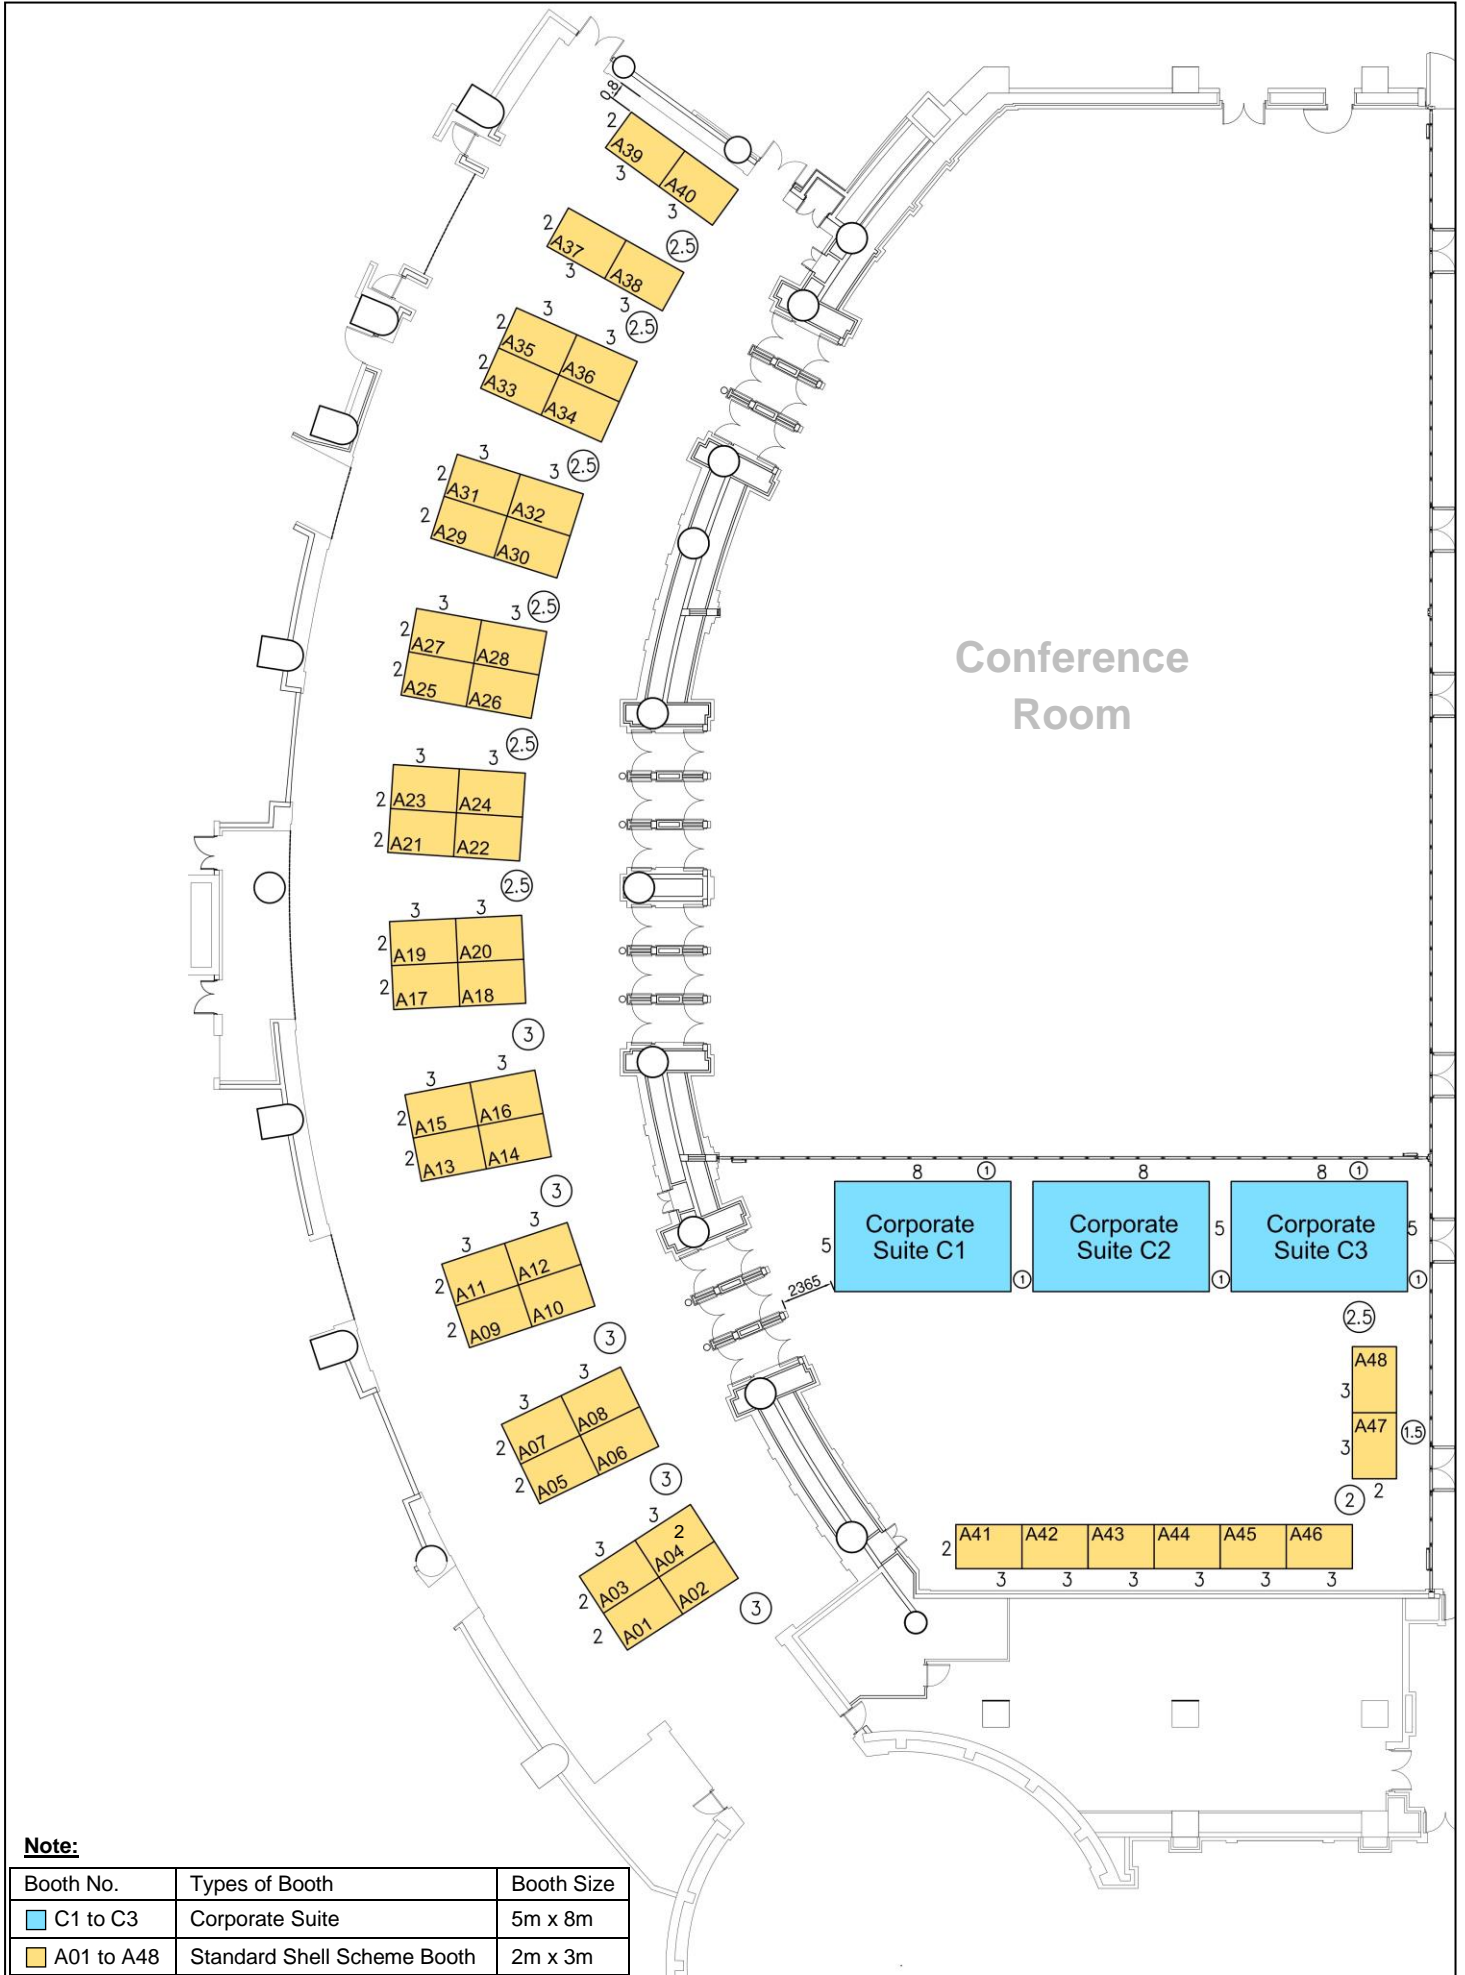

## Exhibition Floor Plan

**Note:**

Booth No.	Types of Booth	Booth Size
C1 to C3	Corporate Suite	5m x 8m
A01 to A48	Standard Shell Scheme Booth	2m x 3m